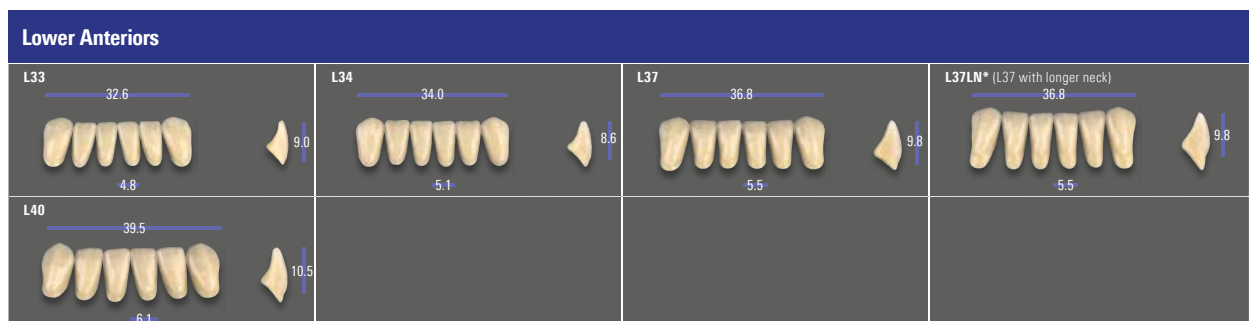

VITA MFT® – Overview moulds and shades

NEW: Additional shades

To supplement our VITA MFT shade range, the following VITA shades C1, 3M1/~D2 and 3M3/~B4 will be provided for all anterior and posterior teeth, along with bleach shade OM1 for posterior teeth.*

VITA MFT is now available in:

VITA classical A1–D4®	OM1	OM3	A1	~A2	A3	~A3,5	~A4	~B1	~B2	~B3	NEW ~B4	NEW C1	~C2	C3	~C4	NEW ~D2	D3	~D4
			2M1	2M2	3M2	3R2.5	4M2	1M1	2L1.5	3L2.5	3M3	-	3L1.5	4L1.5	5M1	3M1	-	3L1.5

* The VITA classical shades A1–D4 for VITA MFT indicated with “~” represent the closest possible approximation to the VITA SYSTEM 3D-MASTER shades.